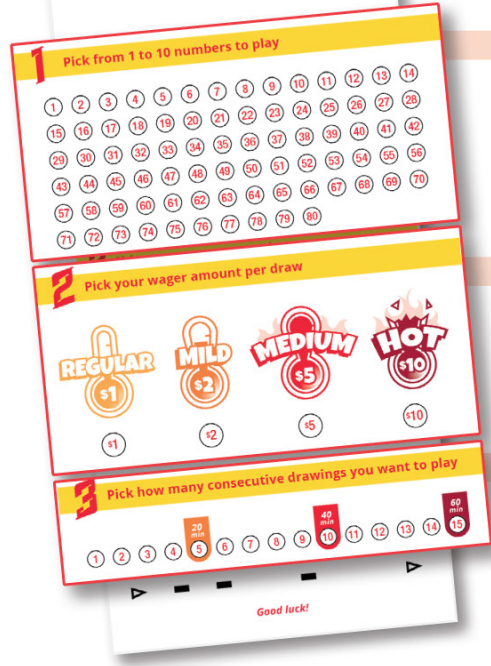

VENDING MACHINE REDEMPTION CHANGE

In **December 2025** the amount a player can redeem when using the vending machine increased from \$100 to \$200. This means that winning tickets valued at up to \$200 can be redeemed for additional play at the vending machine without going back to the counter.

Tickets can be ordered through the Retailer Hotline at 1-844-806-8930. May Instant Tickets will be supported with a tip card and a new games counter decal.

18+

Be Smart, Play Smart® Must be 18 or older to play. If you or someone you know has a gambling problem, crisis counseling and referral services can be accessed by calling 1-800-GAMBLER (1-800-426-2537). For additional info or to exclude yourself, call 1-800-252-1775 or visit illinoislottery.com.

1 Player selects the numbers they want to play, which also determines their odds profile. Choosing **TWO NUMBERS** has the best odds to win!

2 Player selects their wager amount to determine the applicable prize pool.

3 Player selects the number of consecutive draws they would like to play.

NOTE: The cost of the ticket is dependent on the number of consecutive draws and the wager amount the player chooses, NOT how many numbers they play.